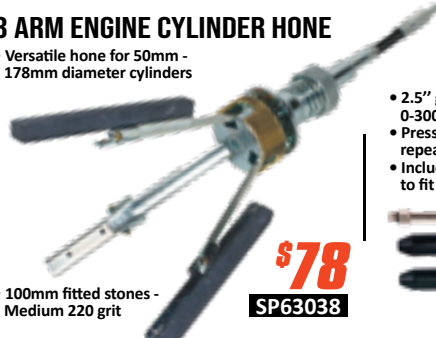

\$20
SP64034

3 ARM ENGINE CYLINDER HONE

- Versatile hone for 50mm - 178mm diameter cylinders

- 100mm fitted stones - Medium 220 grit

\$78
SP63038

COMPRESSION TESTER PETROL

- 2.5" gauge with dual scale, 0-300psi, 0-21kg/cm², 0-300psi
- Pressure relief valve allows repeated on-vehicle test
- Includes multiple adaptors to fit most applications