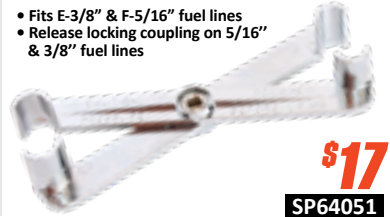

- Aids in the quick removal/installation of stretch fit belts
- Compact, one piece tool can be used on the front or back of pulley

\$85
SP70991

FUEL LINE DISCONNECT TOOL

- Fits E-3/8" & F-5/16" fuel lines
- Release locking coupling on 5/16" & 3/8" fuel lines