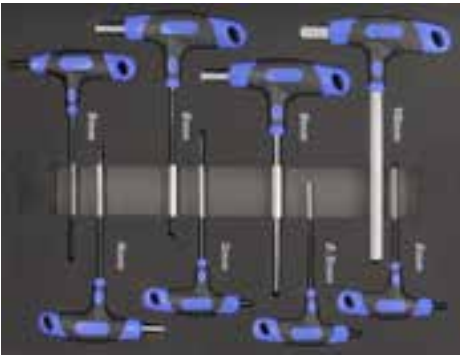

T-HANDLE KEY SETS IN EVA FOAM TRAYS 8 PIECE

$129

EACH

METRIC	SP34705	
• 2, 2.5, 3, 4, 5, 6, 8 & 10mm		
SAE	SP34706	
• 5/64", 3/32", 1/8", 5/32", 3/16", 1/4", 5/16" & 3/8"		
TORX	SP34708	
• T8, T10, T15, T20, T25, T30, T40 & T50		

COLOUR CODED 310(W) x 408(L) x 35(H)mm