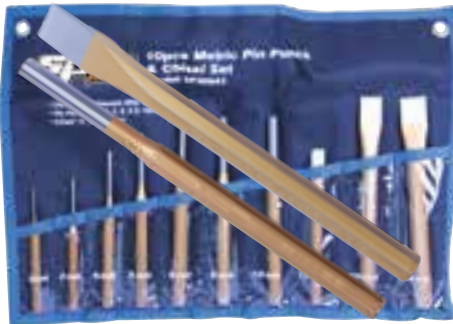

\$69

SP36035

> CHISELS & PUNCHES

PUNCH & CHISEL SET 10 PIECE

SET INCLUDES

- Pin punches: 2, 3, 4, 5, 6, 8 & 10mm
- Cold chisels: 12, 20 & 24mm

\$89

SP30841