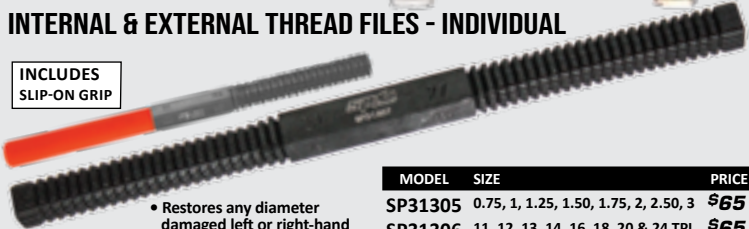

INTERNAL & EXTERNAL THREAD FILES - INDIVIDUAL

INCLUDES
SLIP-ON GRIP

MODEL	SIZE	PRICE
SP31305	0.75, 1, 1.25, 1.50, 1.75, 2, 2.50, 3	$65
SP31306	11, 12, 13, 14, 16, 18, 20 & 24 TPI	$65
SP31307	9, 10, 12, 16, 20, 27, 28 & 32 TPI	$65

- Restores any diameter damaged left or right-hand external threads
- Includes easy slip-on PVC grip

STEERING & SUSPENSION

10PC BEARING RACE & SEAL DRIVER SET

- Designed to allow operator to install bearing cases & seals without damage
- Ideal for installing wheel bearing outer races
- Knurled aluminium handle
- 39.5mm – 81mm

$129

SP66040